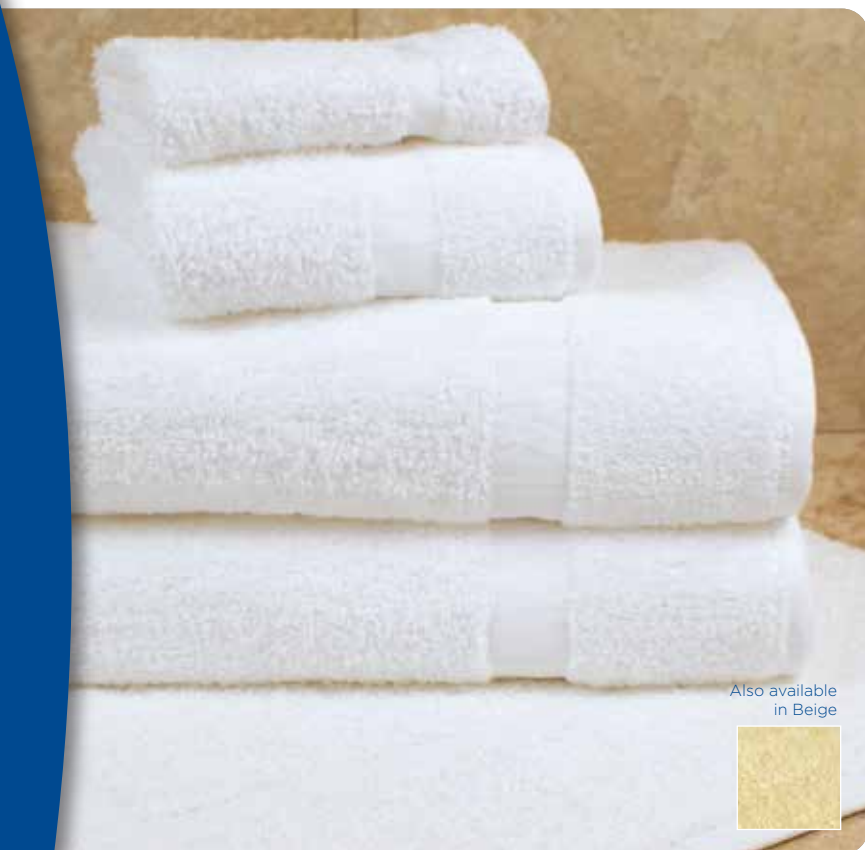

1888 Mills Dependability
Bath Collection

DEPENDABILITY

1888 MILLS
Weaving a Better World™

Also available
in Beige

- Classic cam border design
- Fast selvedge sides
- Soft, yet durable blended yarns for longer wear
- 86% cotton, 14% polyester
- Available in: White and Beige

Dependability
Bath

COLOR: WHITE

DESCRIPTION

XL BATH TOWEL, 27" x 54", 15 lbs/dz
BATH TOWEL, 25" x 54", 13.5 lbs/dz
BATH TOWEL, 25" x 54", 12.5 lbs/dz
BATH TOWEL, 24" x 50", 10.5 lbs/dz
BATH TOWEL, 24" x 48", 8 lbs/dz
BATH TOWEL, 22" x 44", 6 lbs/dz
BATH TOWEL, 20" x 40", 5.5 lbs/dz
HAND TOWEL, 16" x 27", 3.5 lbs/dz
HAND TOWEL, 16" x 27", 3 lbs/dz
WASHCLOTH, 12" x 12", 1 lbs/dz
WASHCLOTH, 13" x 13", 1.2 lbs/dz
BATH MAT, 20" x 30", 7 lbs/dz
BATH MAT, 20" x 30", 7 lbs/dz

COLOR: BEIGE

DESCRIPTION

BATH TOWEL, 25" x 54", 12.5 lbs/dz
BATH TOWEL, 24" x 50", 10.5 lbs/dz
BATH TOWEL, 24" x 48", 8 lbs/dz
HAND TOWEL, 16" x 27", 3 lbs/dz
WASHCLOTH, 12" x 12", 1 lbs/dz
BATH MAT, 20" x 30", 7 lbs/dz